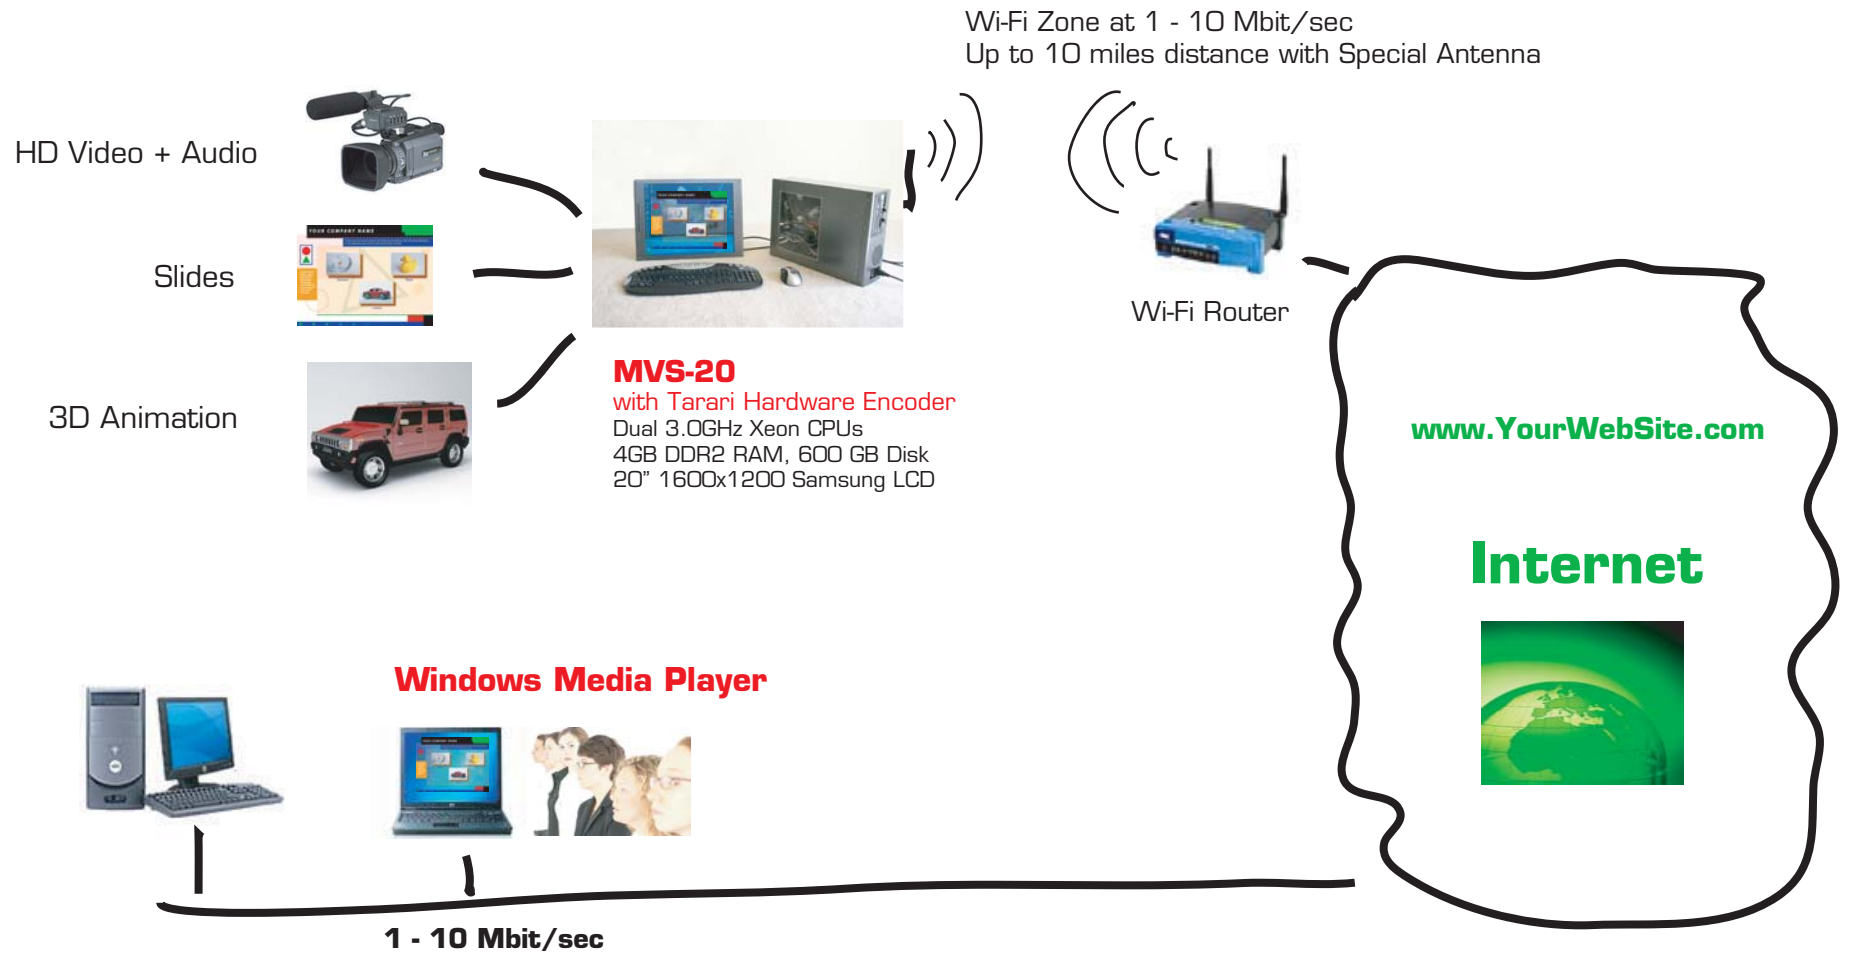

LIVE Wireless Streaming of HD Video + 3D Animation

Mobile Desktop Solutions, Inc.
Cupertino, California USA
www.mobile-desktop.com
Phone: (408) 725-7152