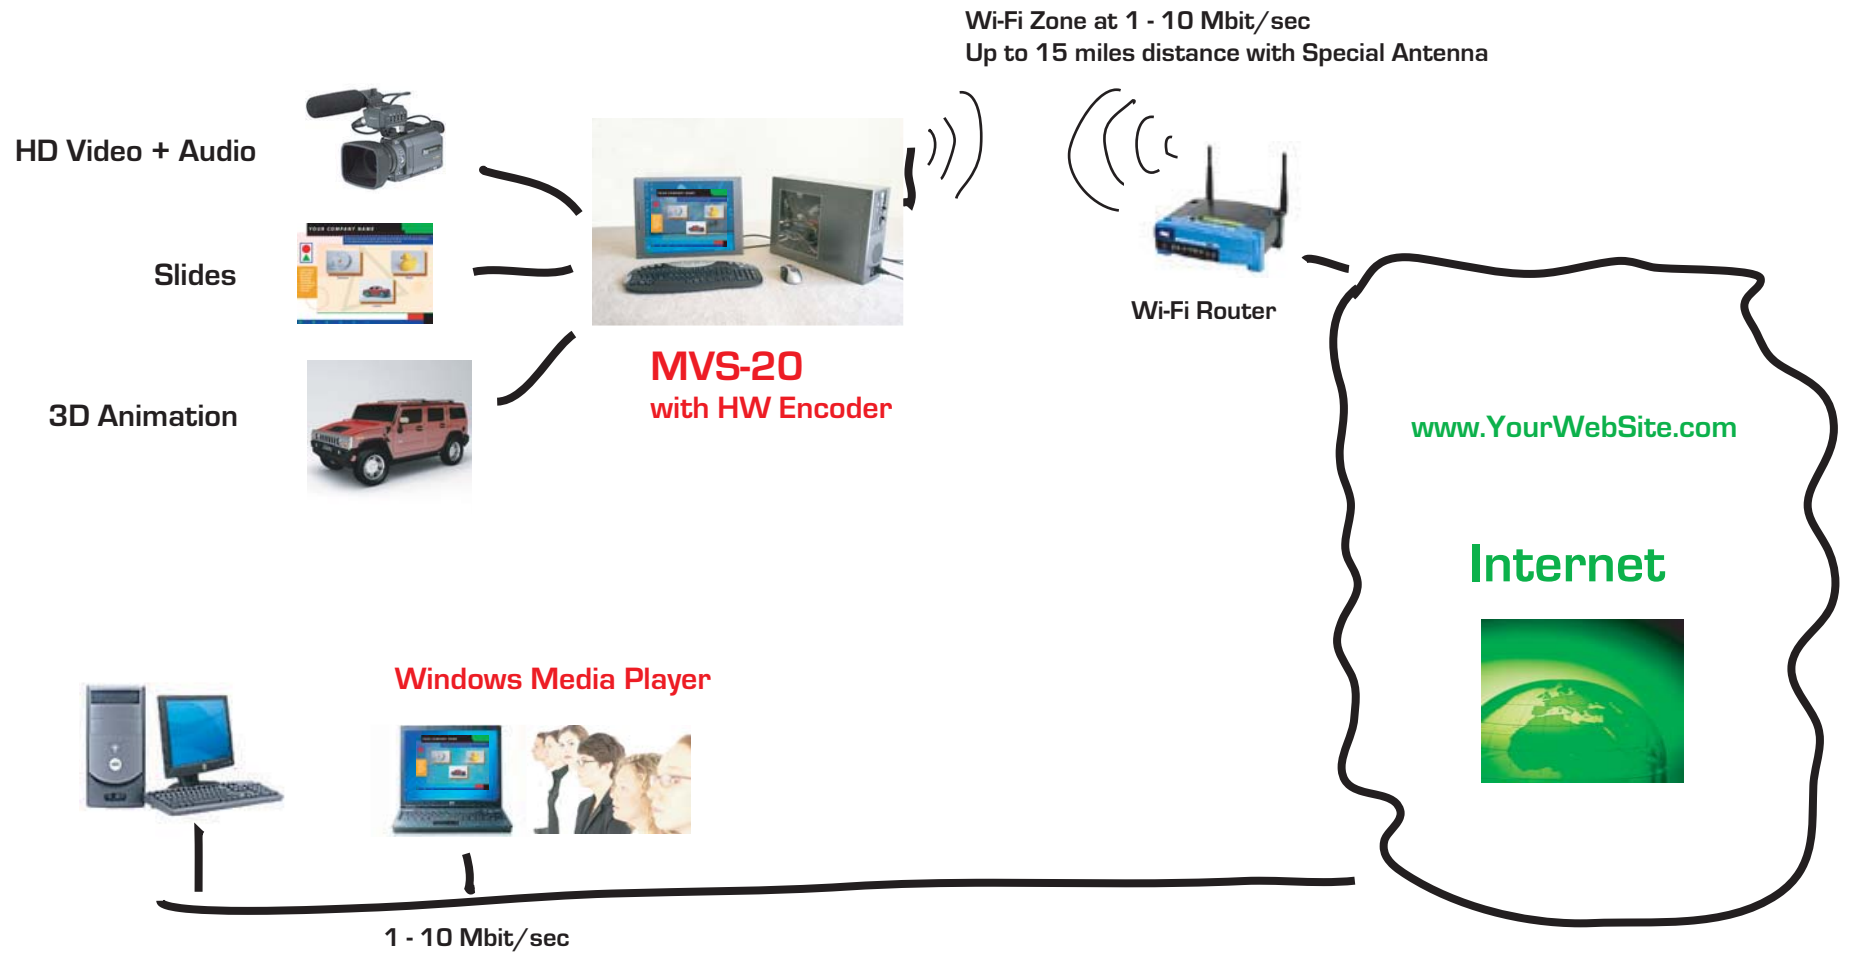

LIVE Wireless Streaming of HD Video + 3D Animation

Mobile Desktop Solutions

Cupertino, California USA

www.mobile-desktop.com

Phone: (408) 725-7152